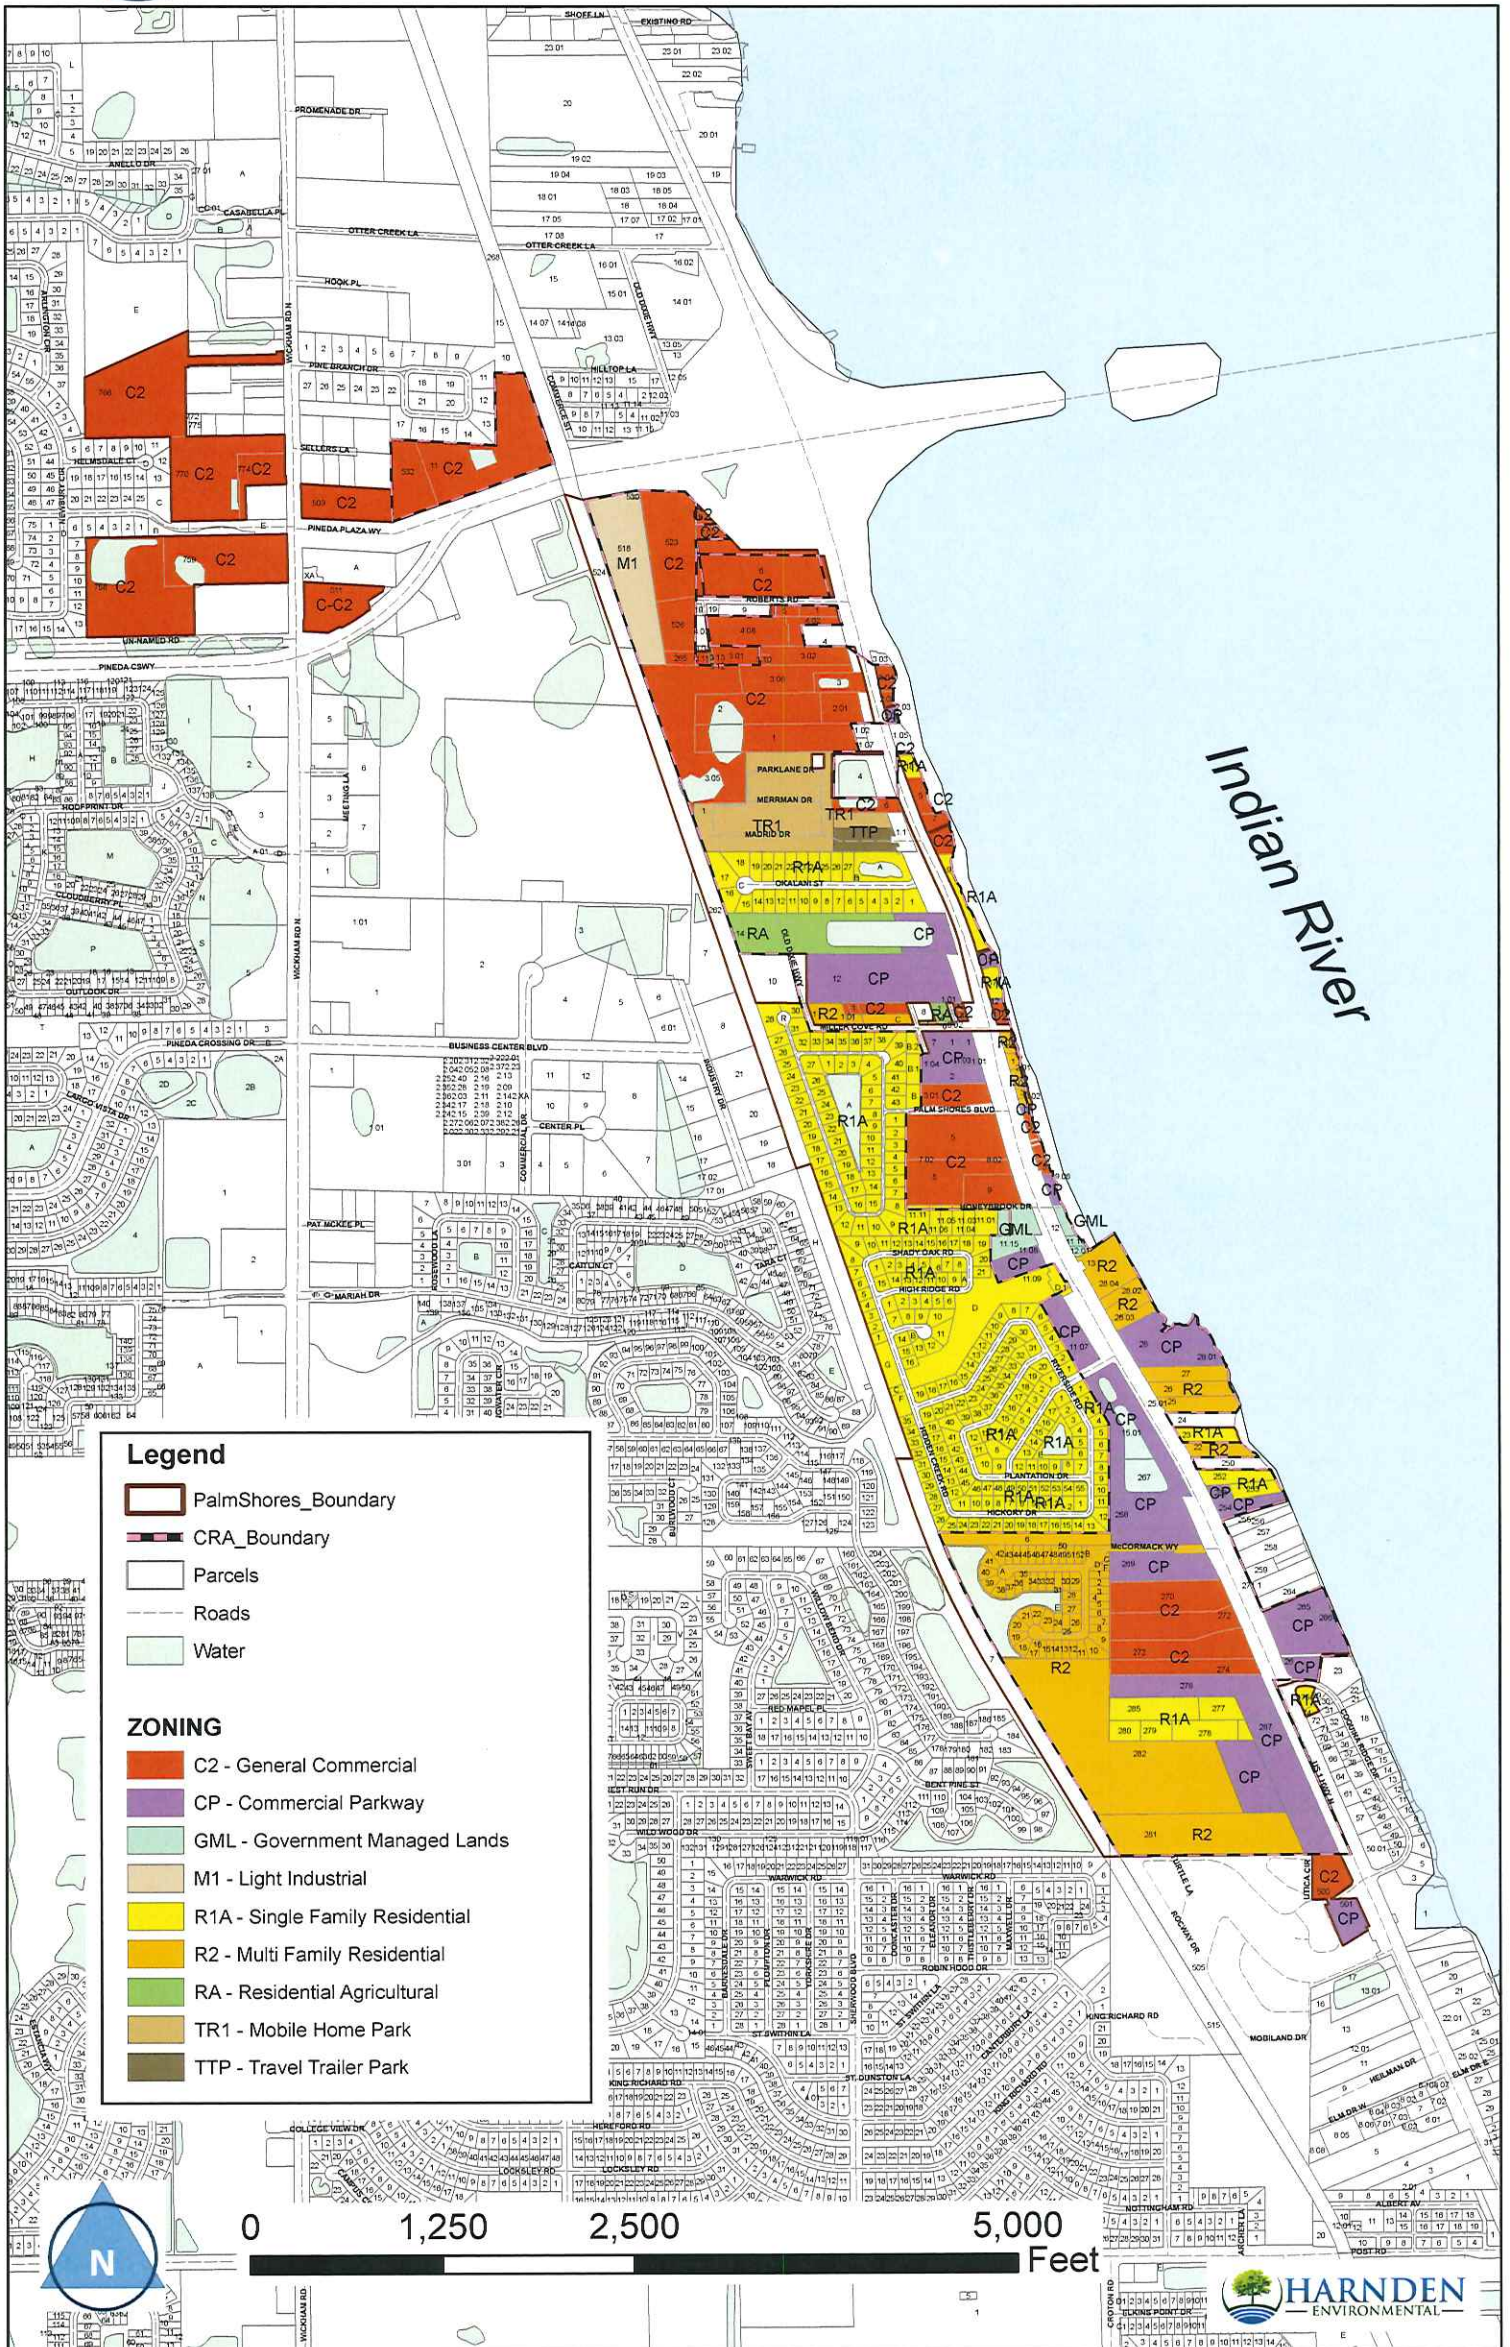

# Town of Palm Shores - Zoning

Notes: This map was compiled from various data sources including the property boundaries from the Brevard County Property Appraisers (2016) office. Map revised March 2017.